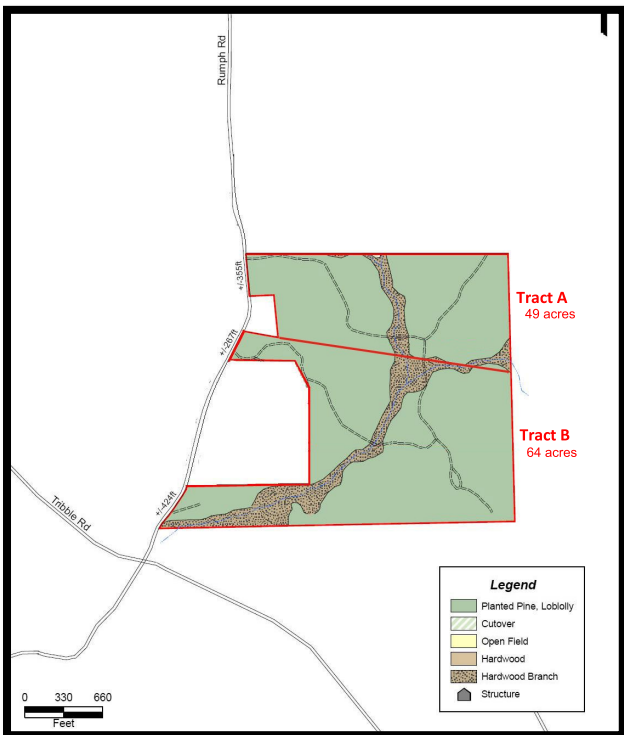

## 113-Acre Tract In Fort Valley, GA -- Just 70 Miles South of Metro Atlanta!

This is a gem of a property – 113 acres of fine hunting, marketable timber, and huge home sites. It’s just 70 miles south of metro Atlanta and only 15 miles from Perry, GA and I-75 (exit 136). And best of all, it’s right in the heart of Georgia peach country – surrounded by beautiful peach orchards, pecan groves and tree farms. This tract is a perfect fit for someone who loves the outdoors!

The 113-acre tract can easily be subdivided into a 49-acre and a 64-acre parcel.

Owner financing is available. All offers will be considered.